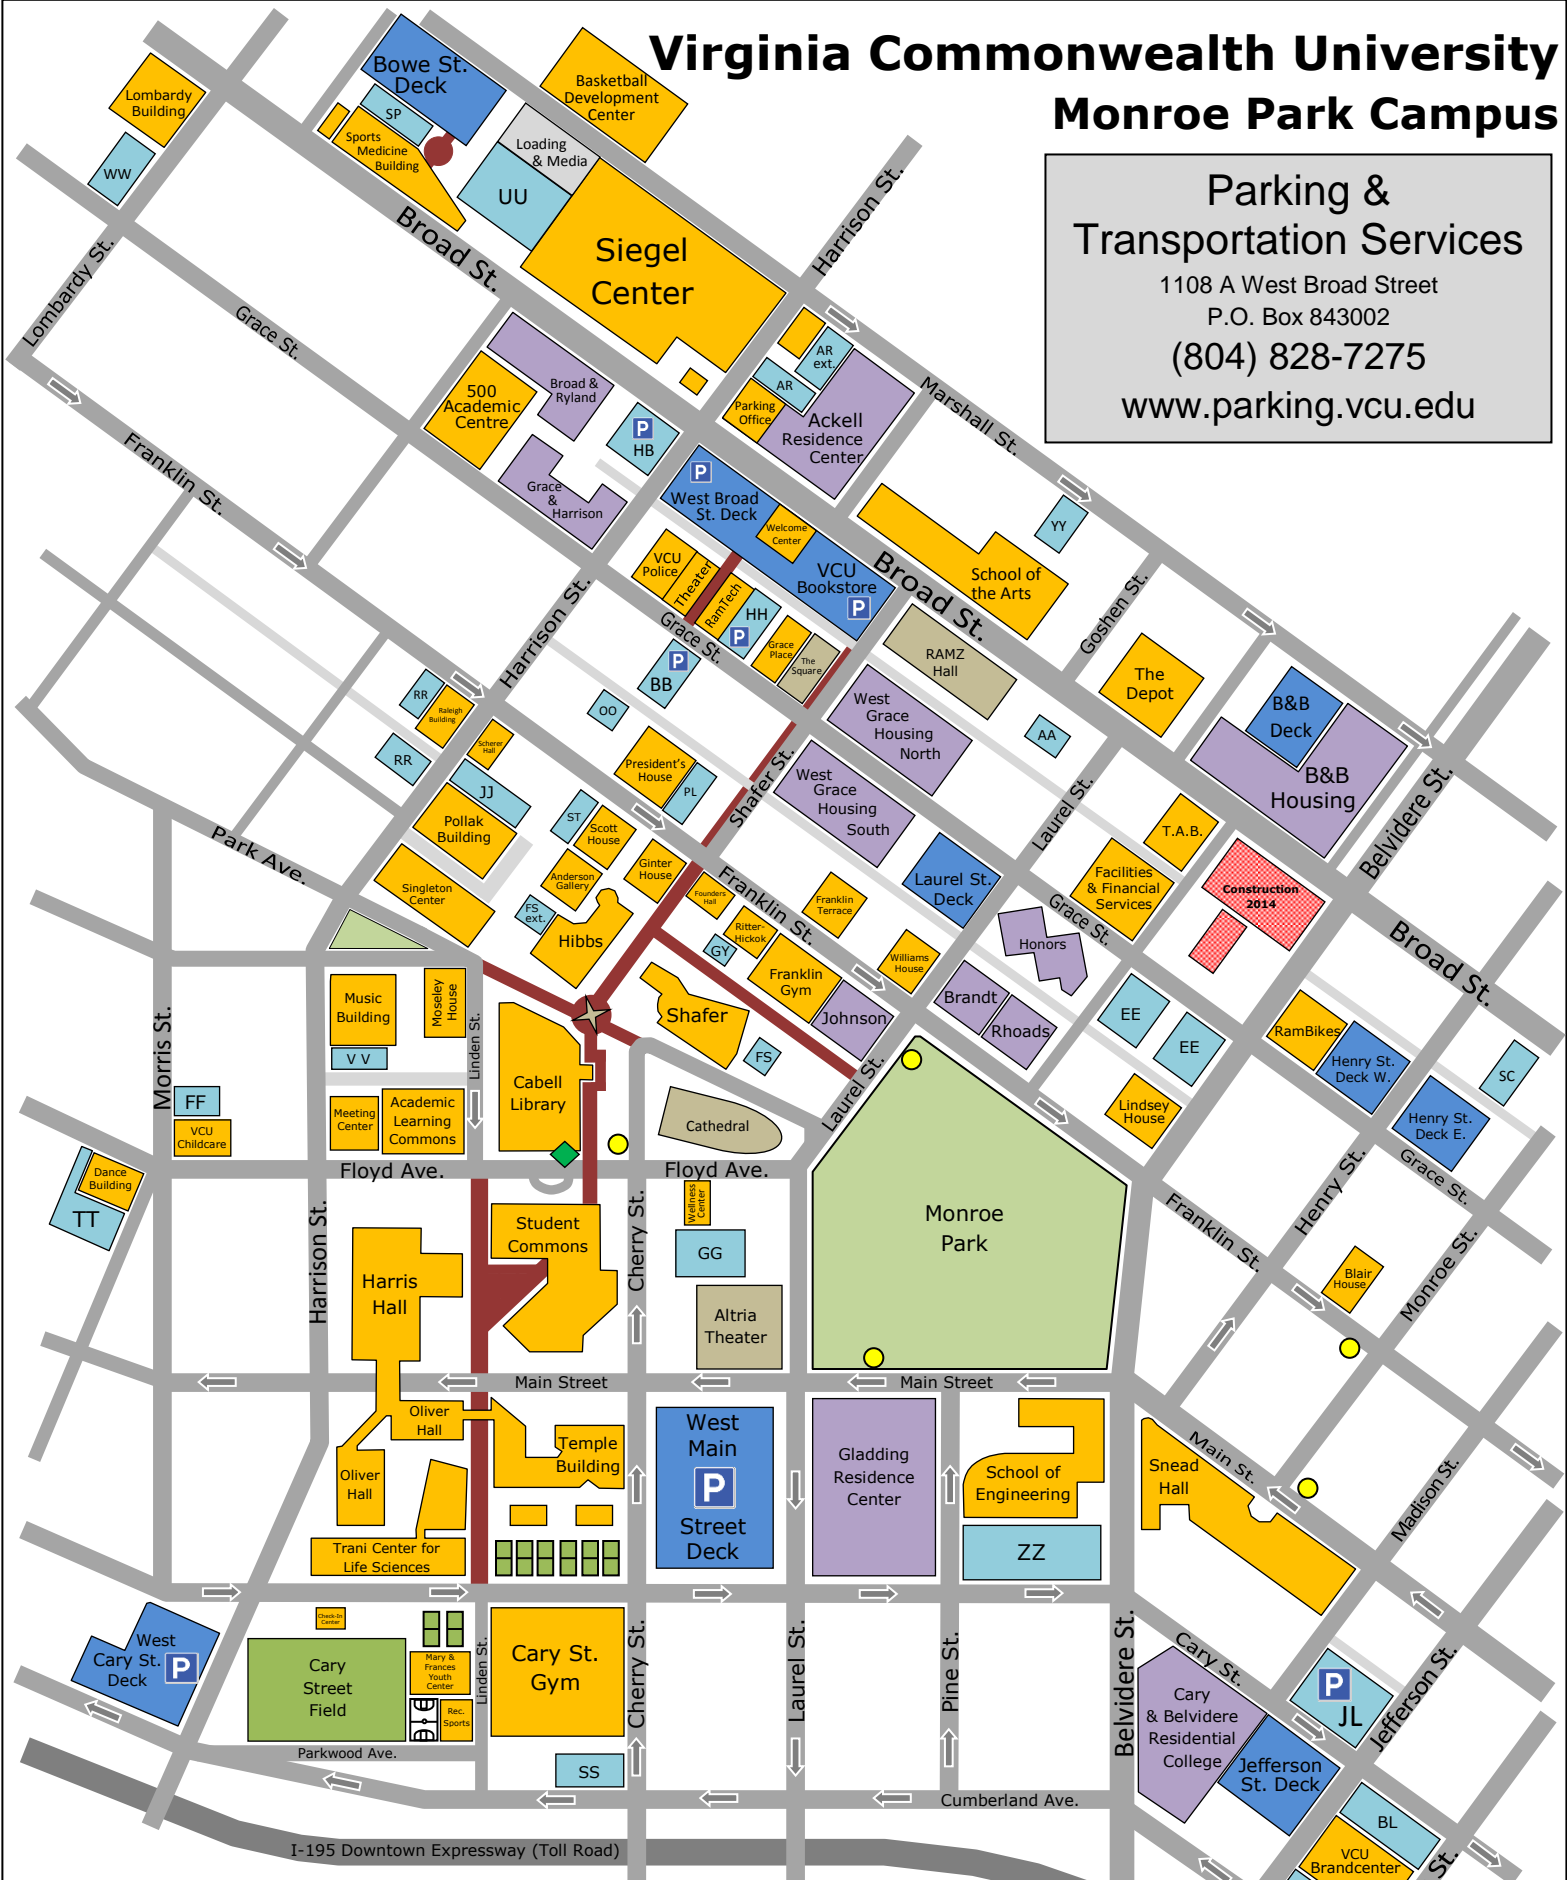

Virginia Commonwealth University Monroe Park Campus

Parking & Transportation Services
 1108 A West Broad Street
 P.O. Box 843002
 (804) 828-7275
www.parking.vcu.edu

Map Legend

	VCU Parking Decks		VCU Buildings		Campus Connector		Public Parking
	VCU Parking Lots		Residence Halls		Mobility Hub		North