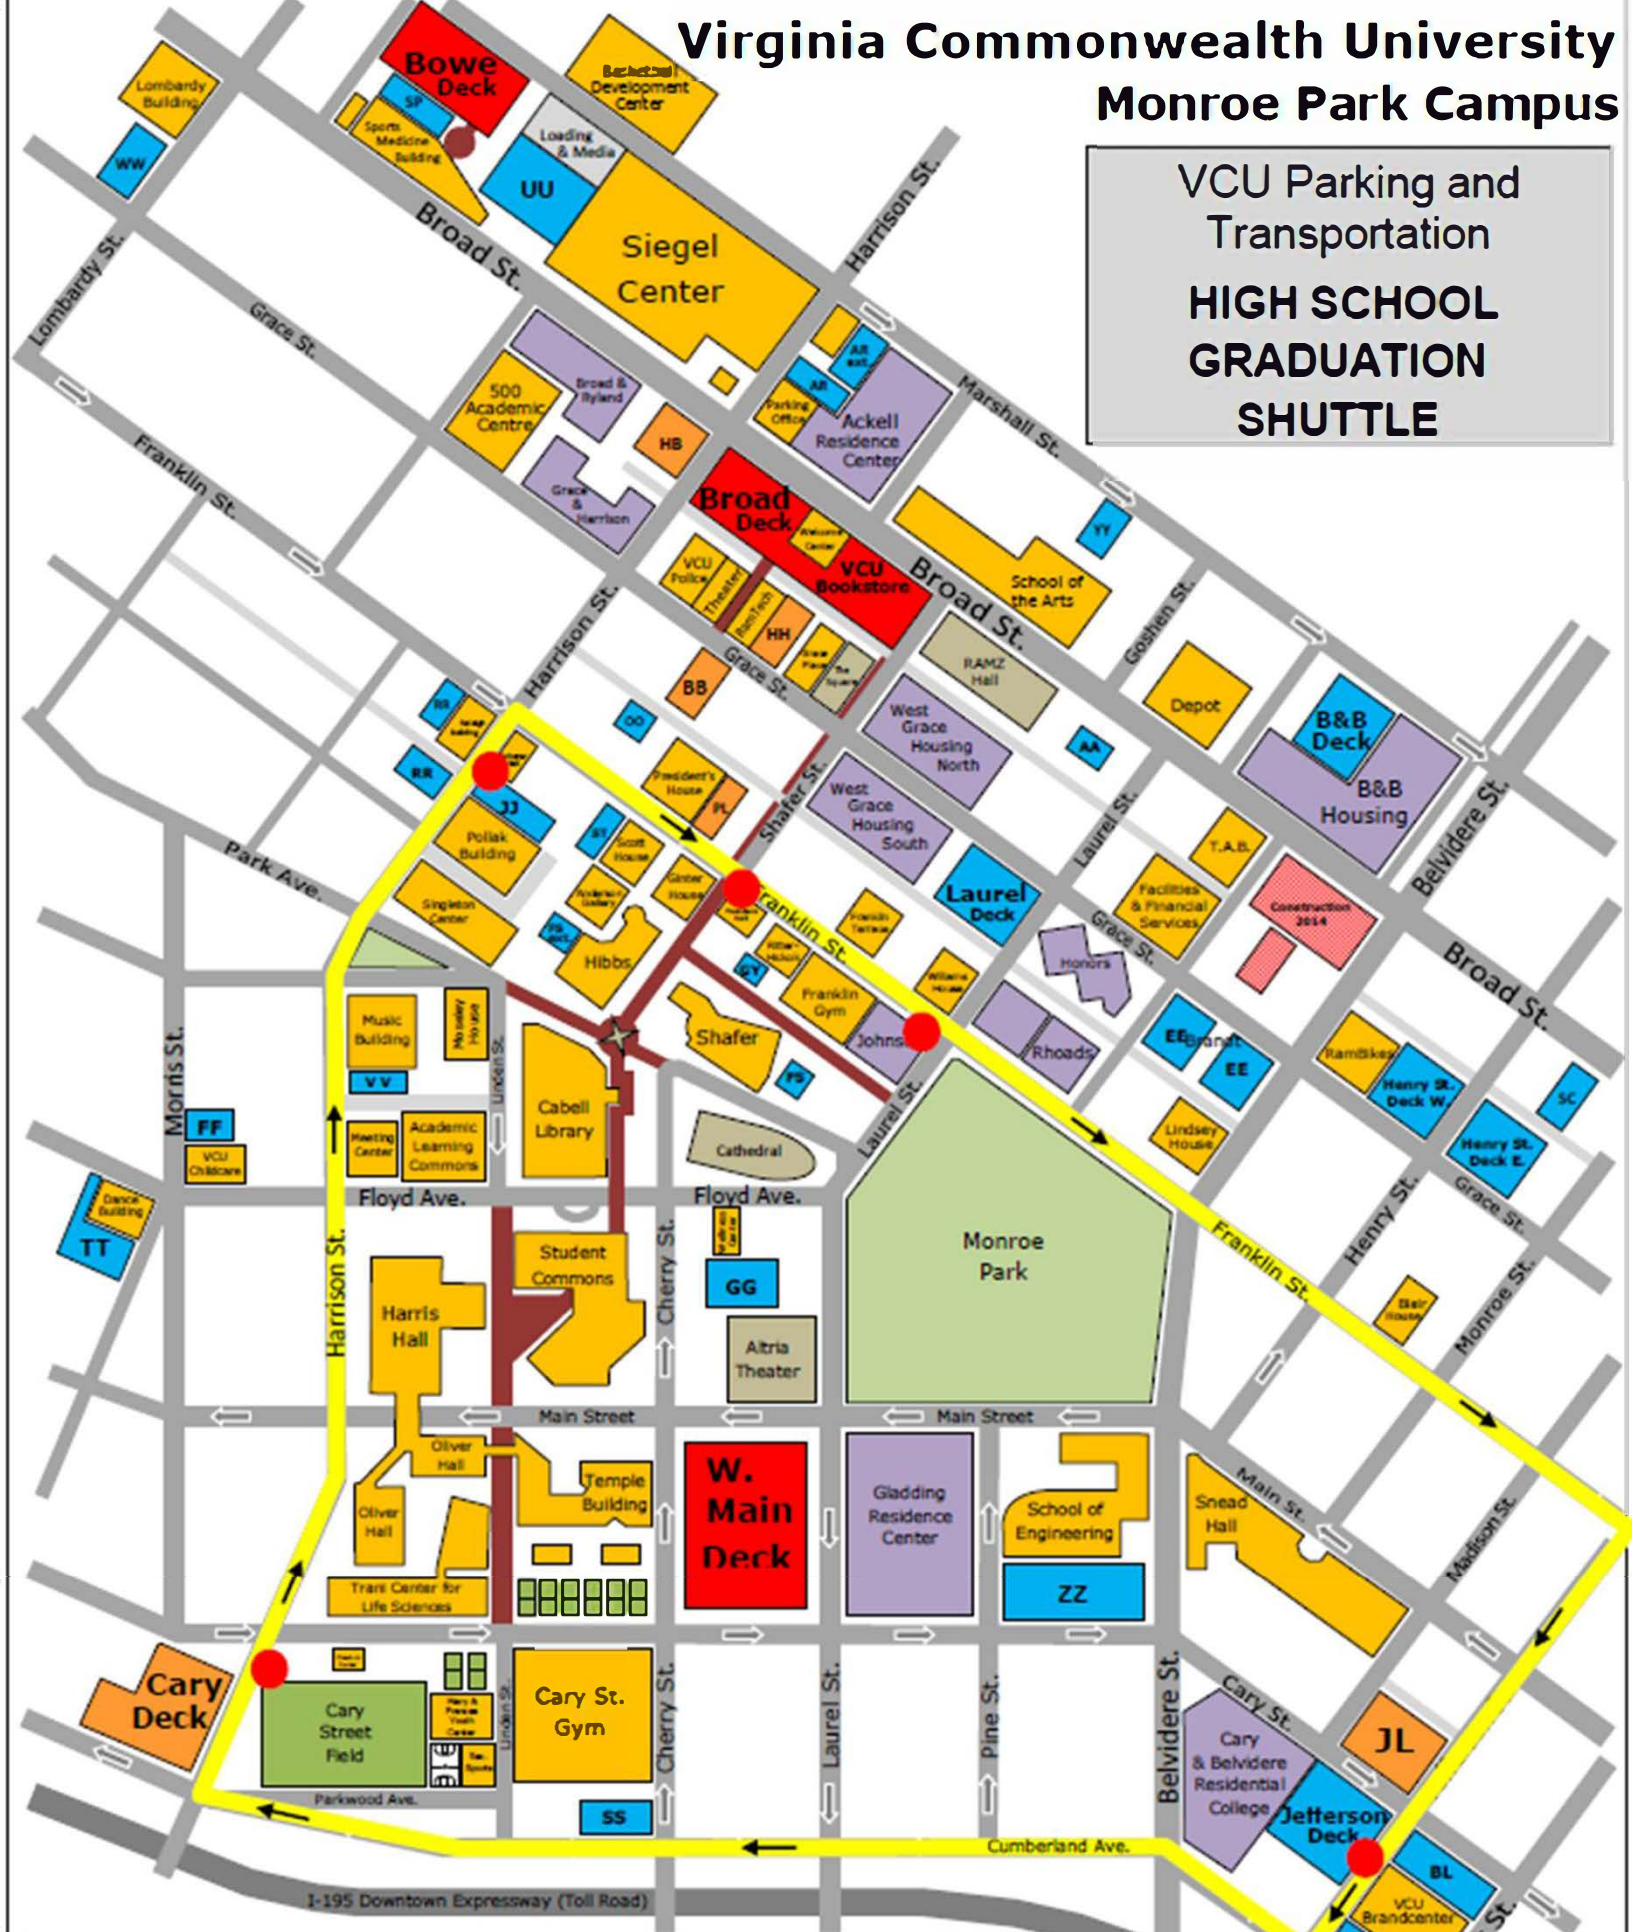

Virginia Commonwealth University Monroe Park Campus

VCU Parking and
Transportation
**HIGH SCHOOL
GRADUATION
SHUTTLE**

Map Legend		
 VCU Permit Parking	 VCU Buildings	 Free Shuttle Route
 Visitor Parking	 HS Graduation Parking	 Shuttle Stops