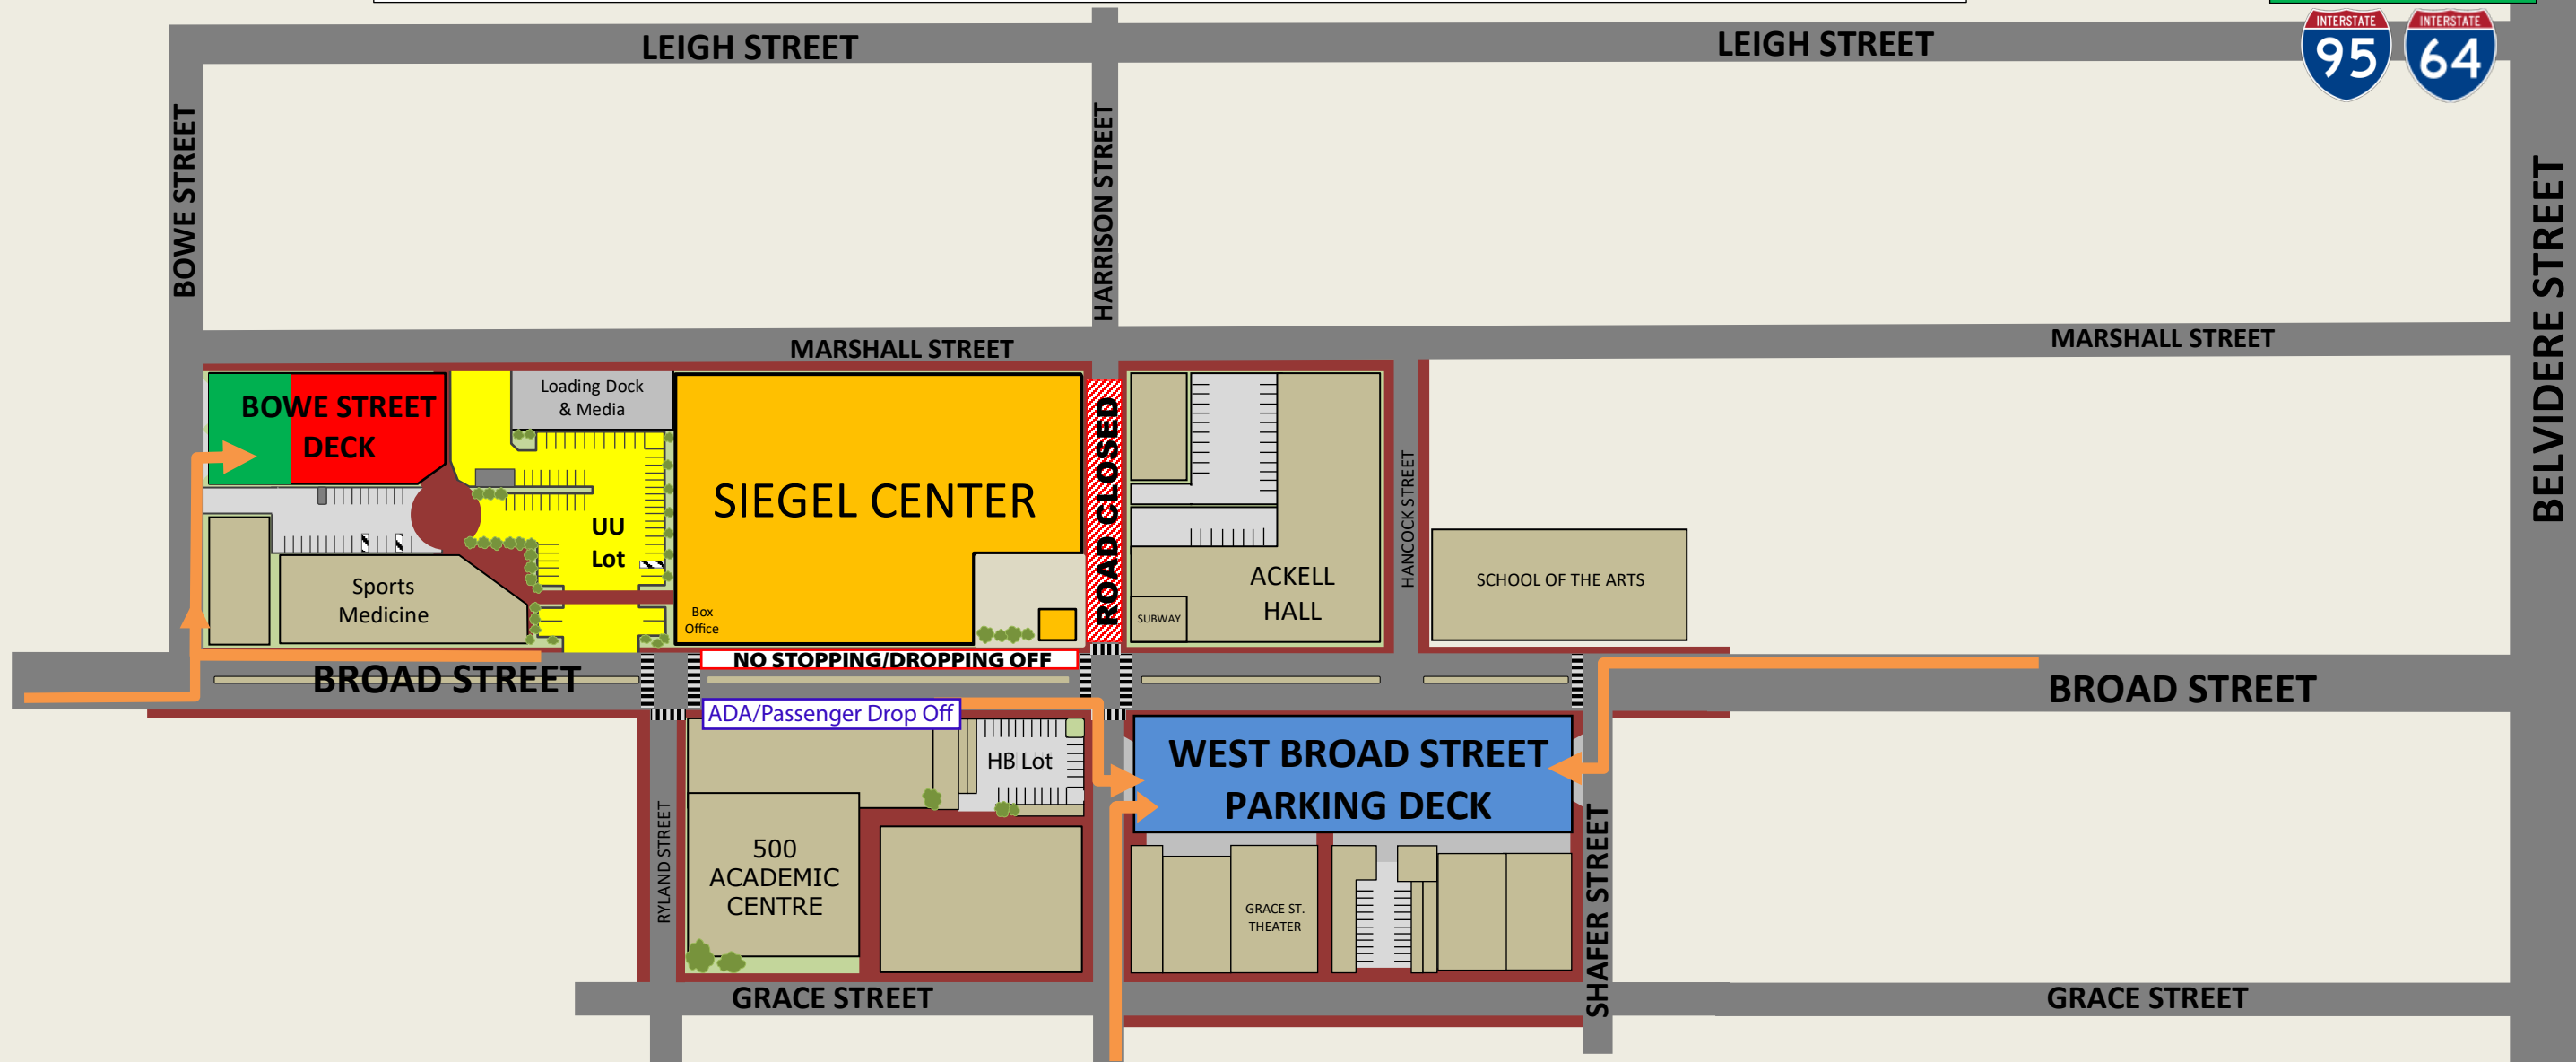

Arrivals to Graduation Ceremonies 2022

EXITS 76B & 76A

MAP LEGEND

-  WEST BROAD PARKING DECK FOR BLUE PARKING PERMITS
-  BOWE PARKING DECK FOR GREEN AND RED PARKING PERMITS
-  UU PARKING LOT FOR YELLOW PARKING PERMITS