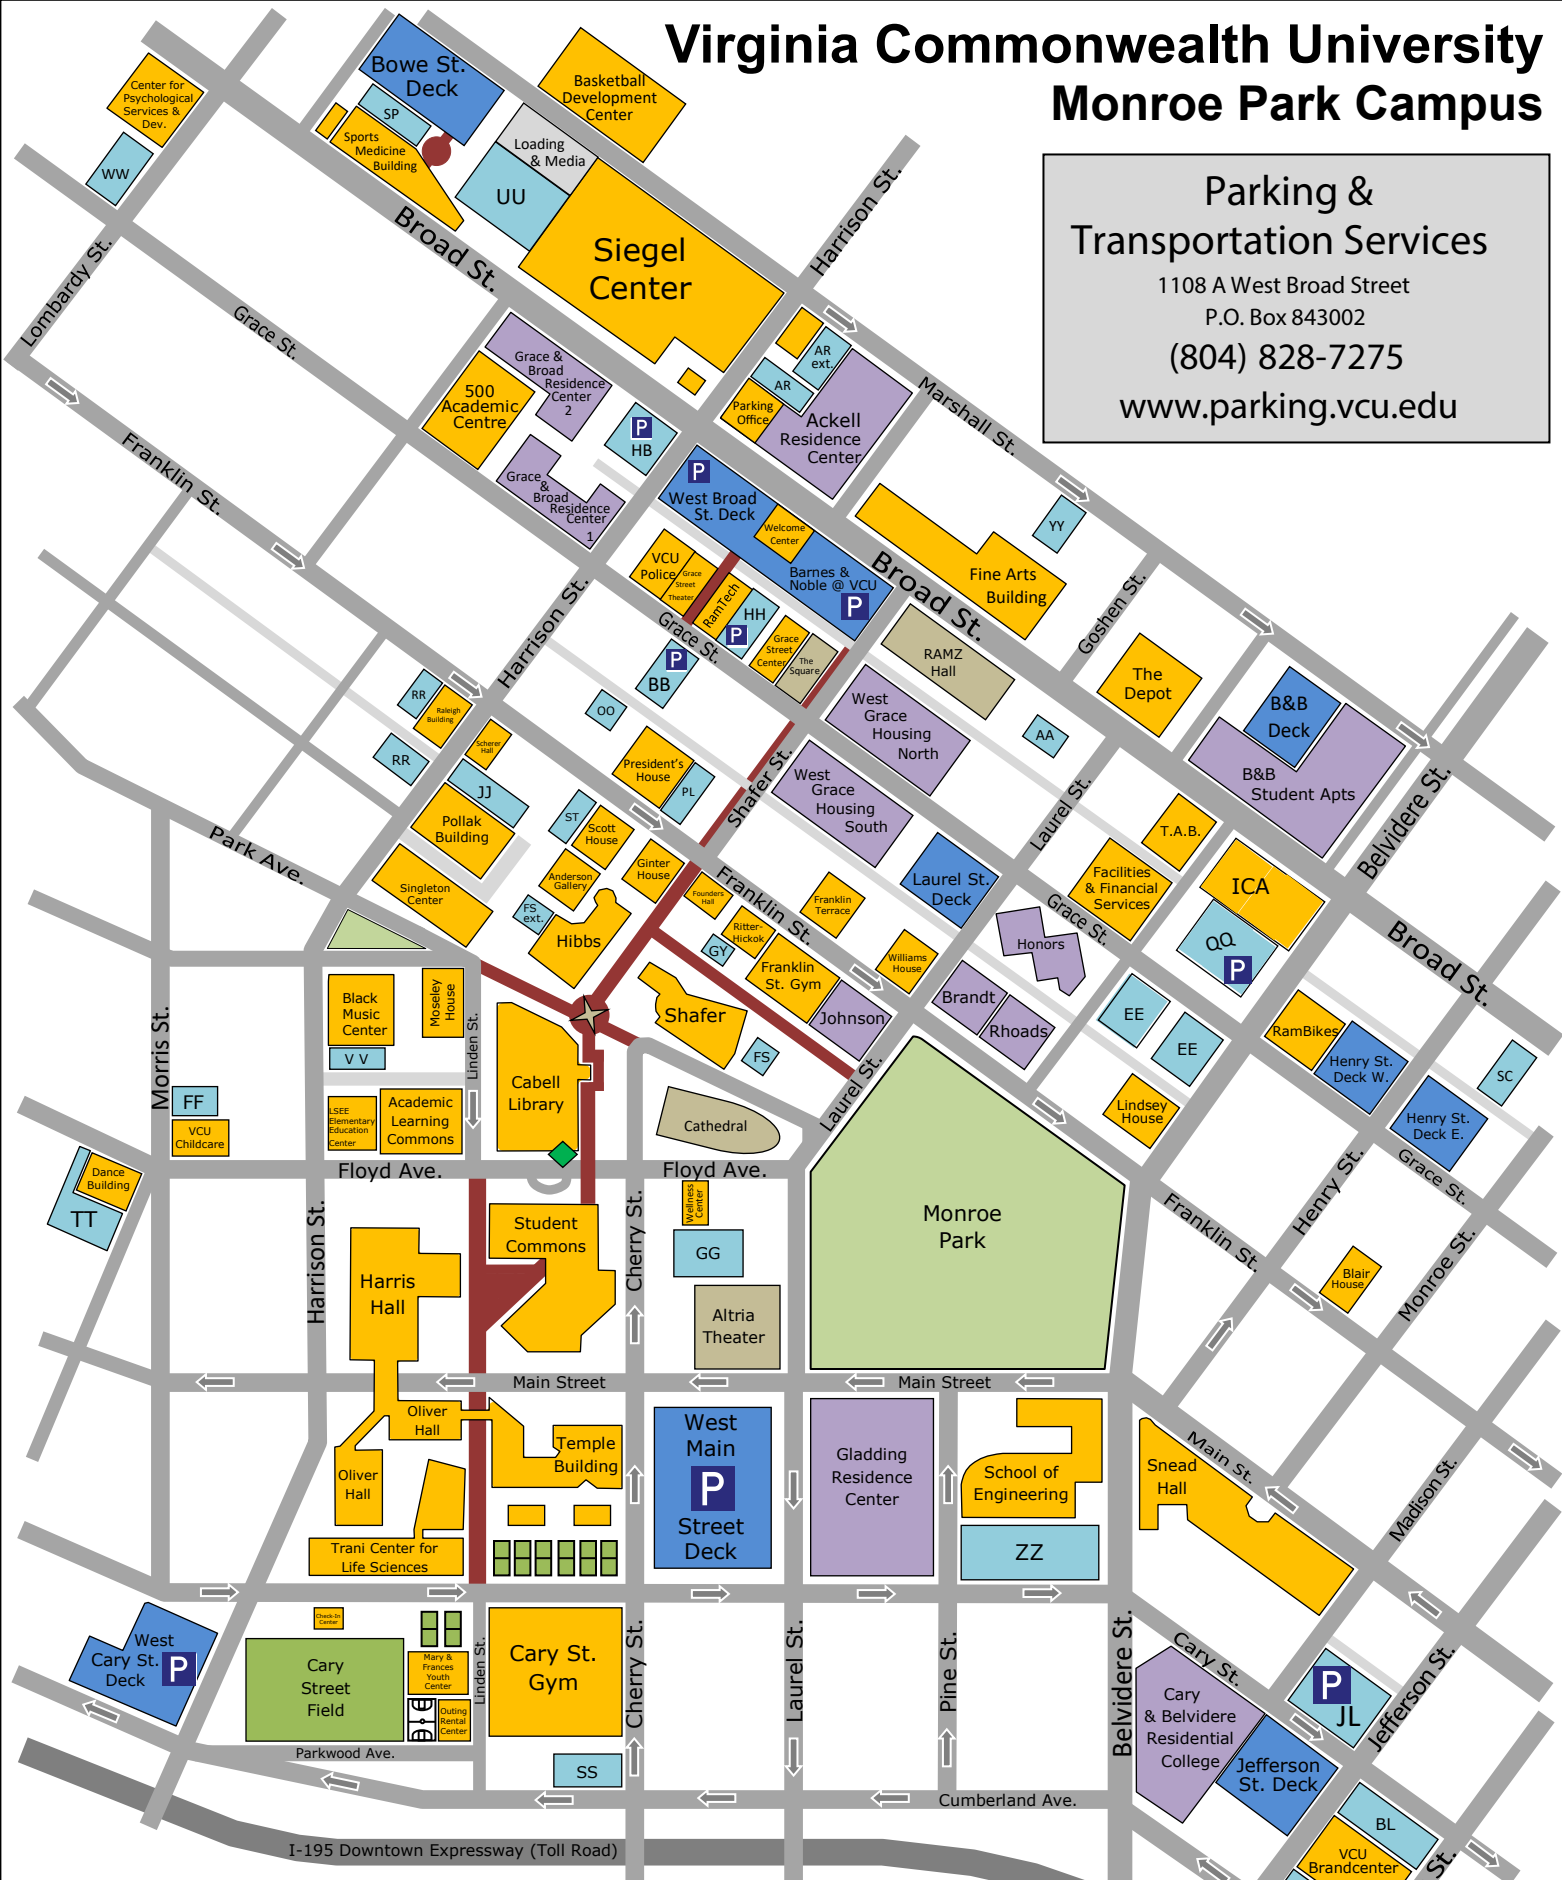

Virginia Commonwealth University Monroe Park Campus

Parking & Transportation Services
 1108 A West Broad Street
 P.O. Box 843002
 (804) 828-7275
www.parking.vcu.edu

Map Legend			
P	VCU Parking Decks	P	VCU Buildings
P	VCU Parking Lots	P	Residence Halls
◆	Mobility Hub		