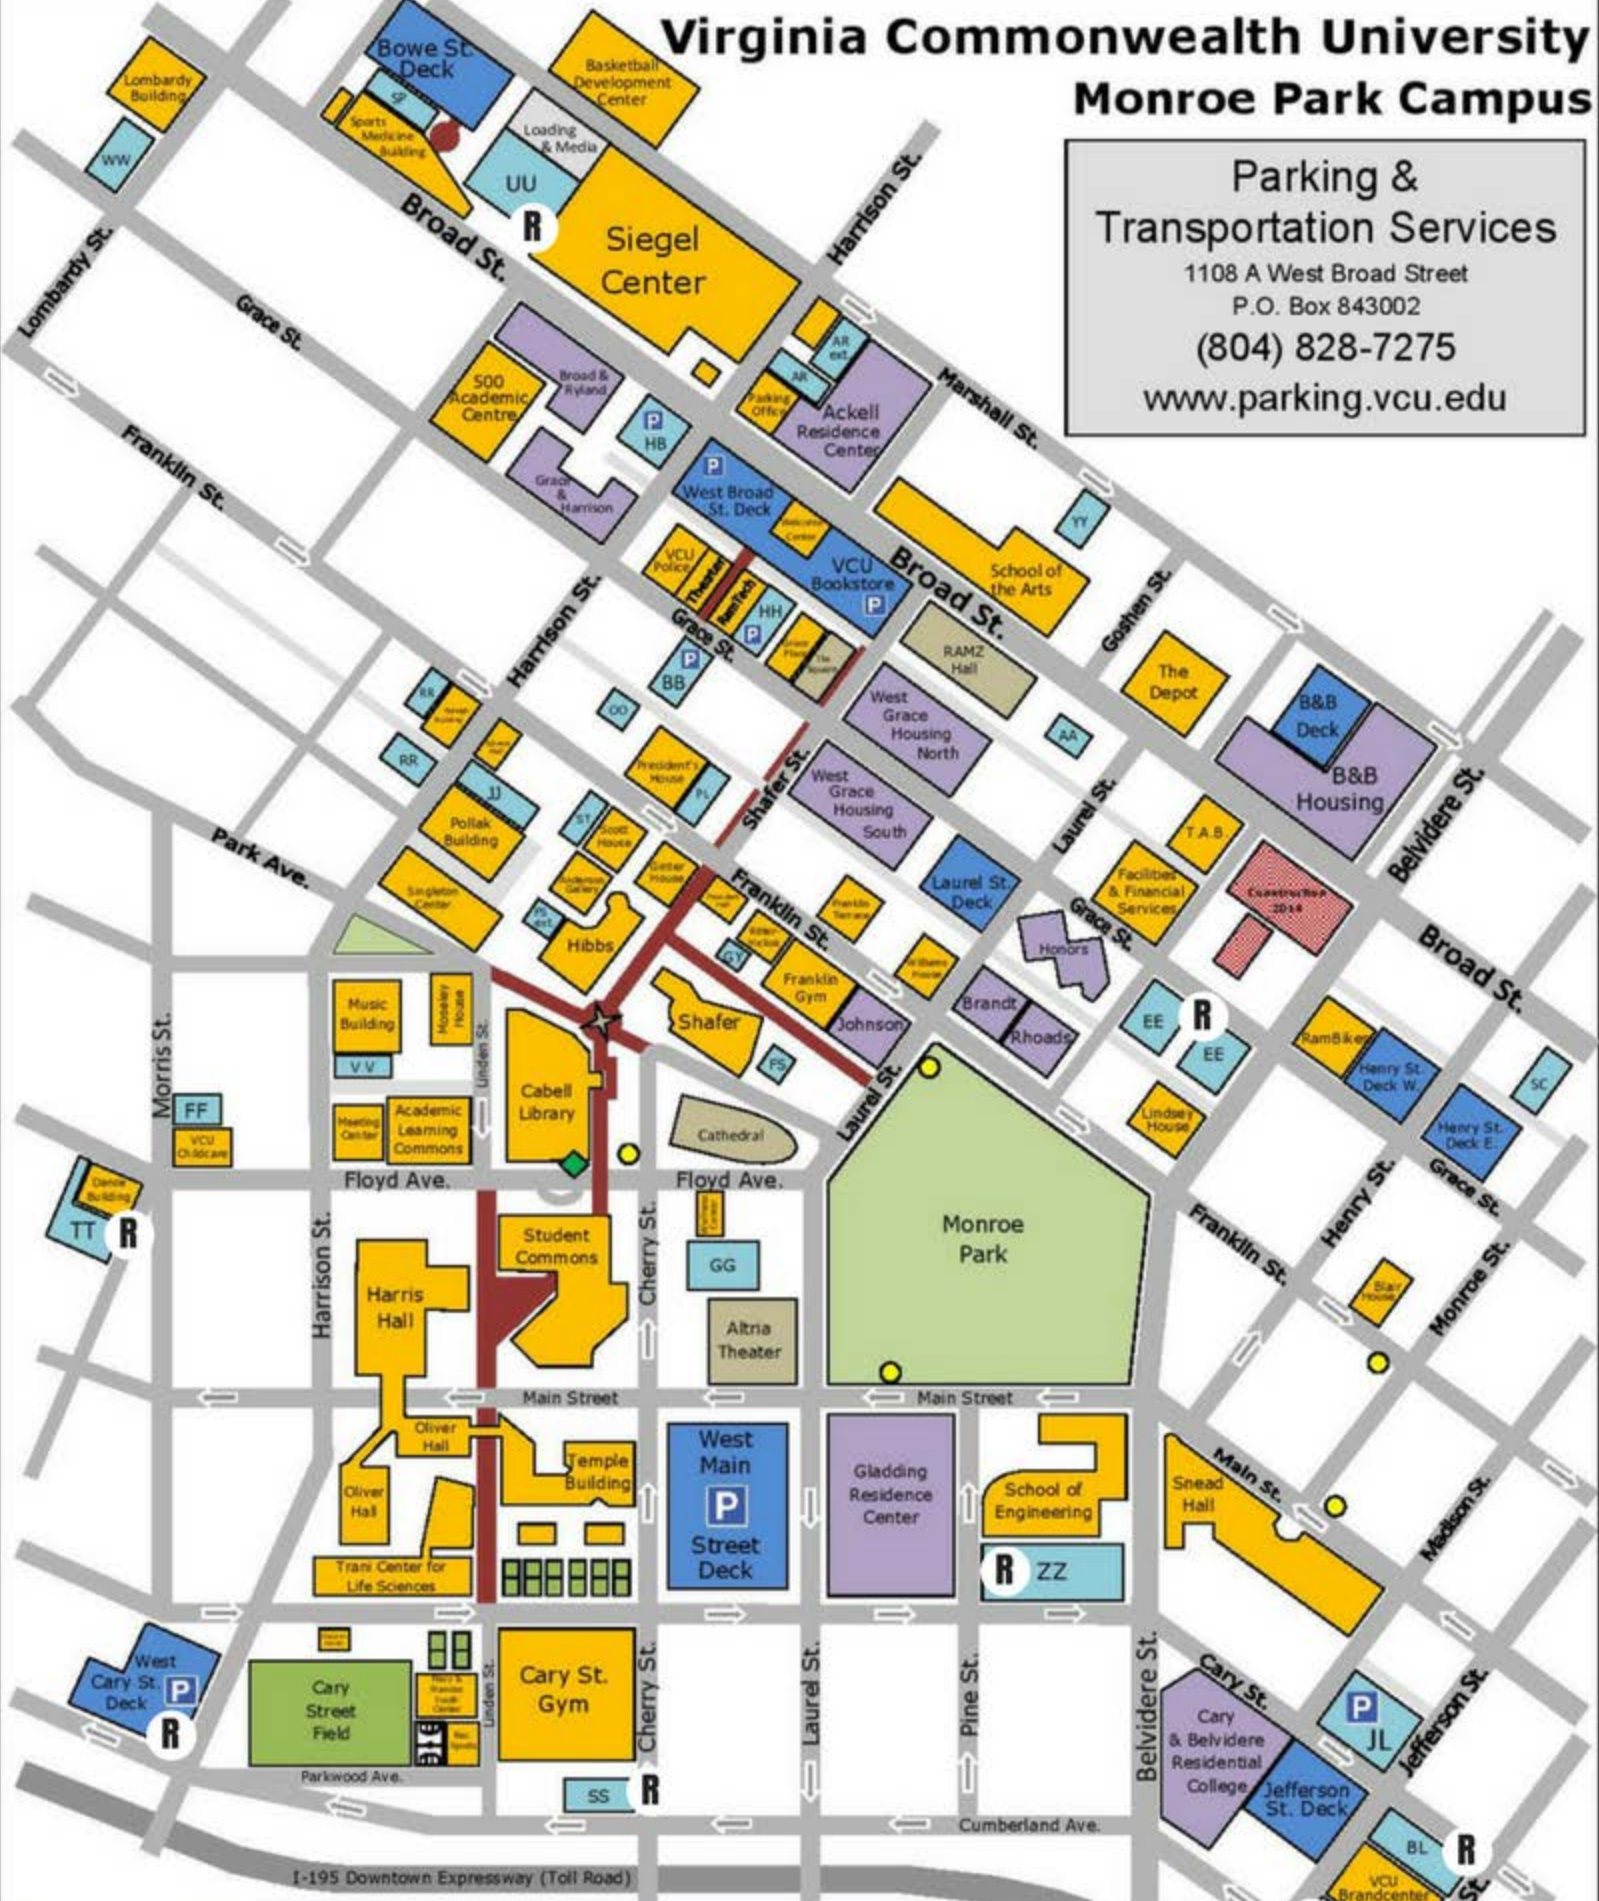

Virginia Commonwealth University Monroe Park Campus

Parking & Transportation Services
 1108 A West Broad Street
 P.O. Box 843002
 (804) 828-7275
www.parking.vcu.edu

Map Legend

VCU Parking Decks	VCU Buildings	Campus Connector	Public Parking
VCU Parking Lots	Residence Halls	Mobility Hub	North

Virginia Commonwealth University

MCV Campus

Map Legend

	VCU Parking Decks		Non VCU Parking
	VCU Parking Lots		Non VCU Buildings
	VCU Residence Halls		Public Parking
	VCU Buildings		RamBikes
	Visitors Parking		VCU Transit Stops