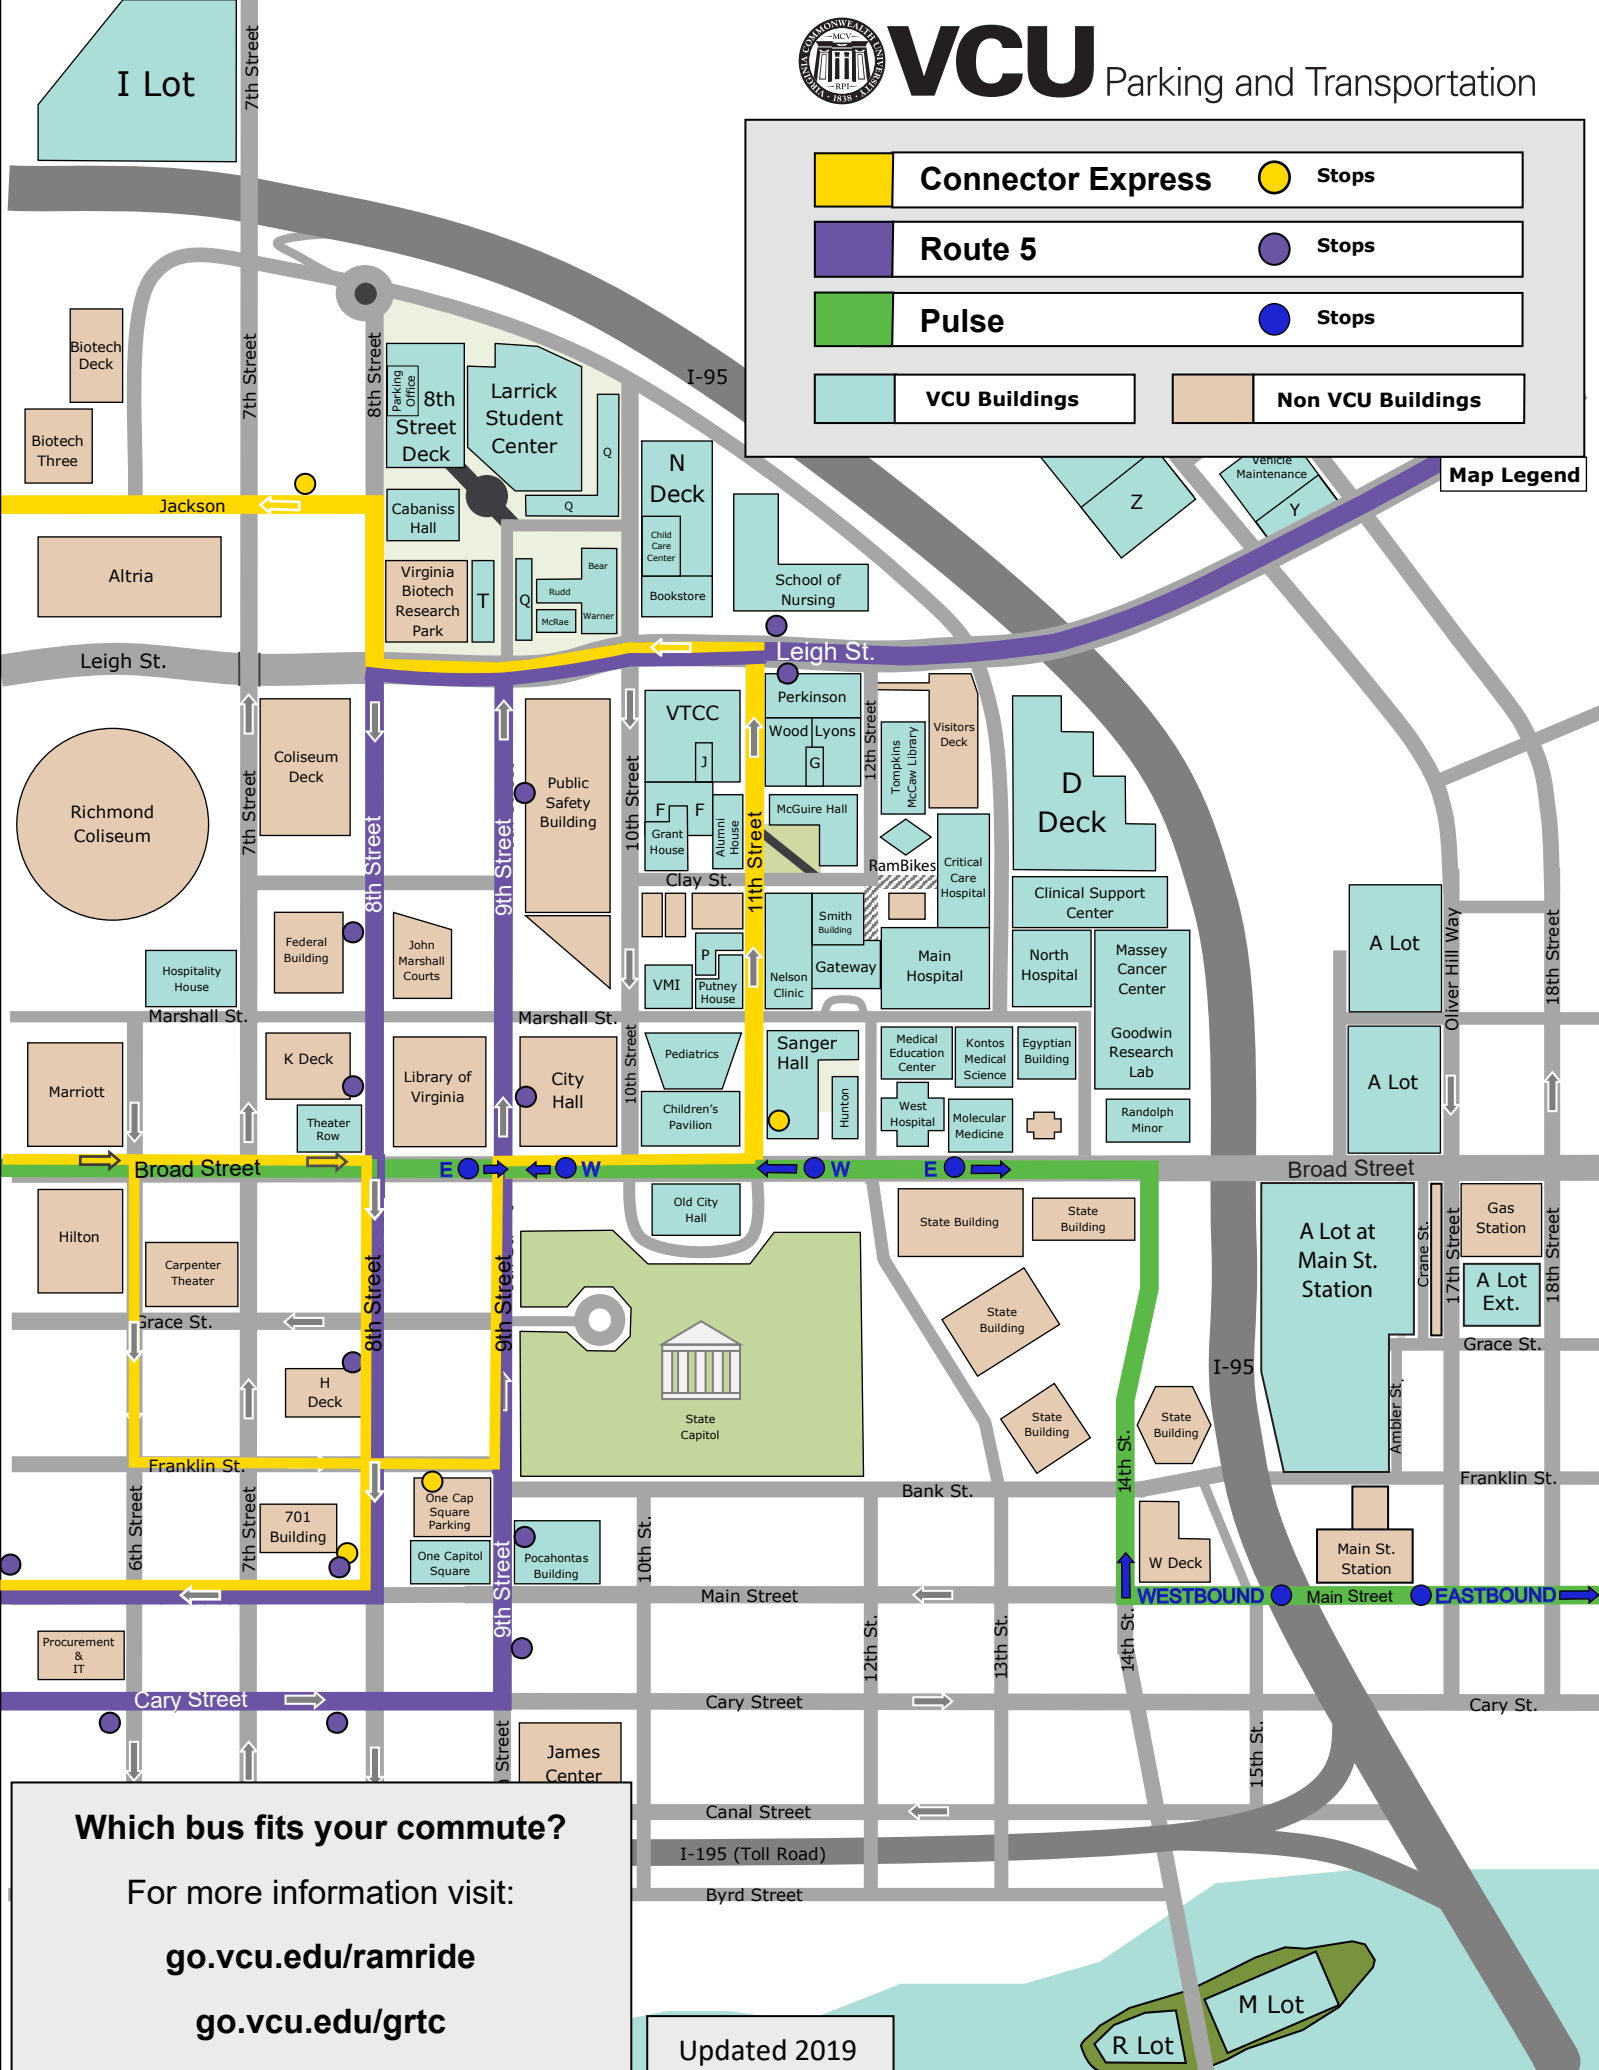

VCU Parking and Transportation

	Connector Express		Stops
	Route 5		Stops
	Pulse		Stops
	VCU Buildings		Non VCU Buildings

Map Legend

Which bus fits your commute?
For more information visit:
go.vcu.edu/ramride
go.vcu.edu/grtc

Updated 2019