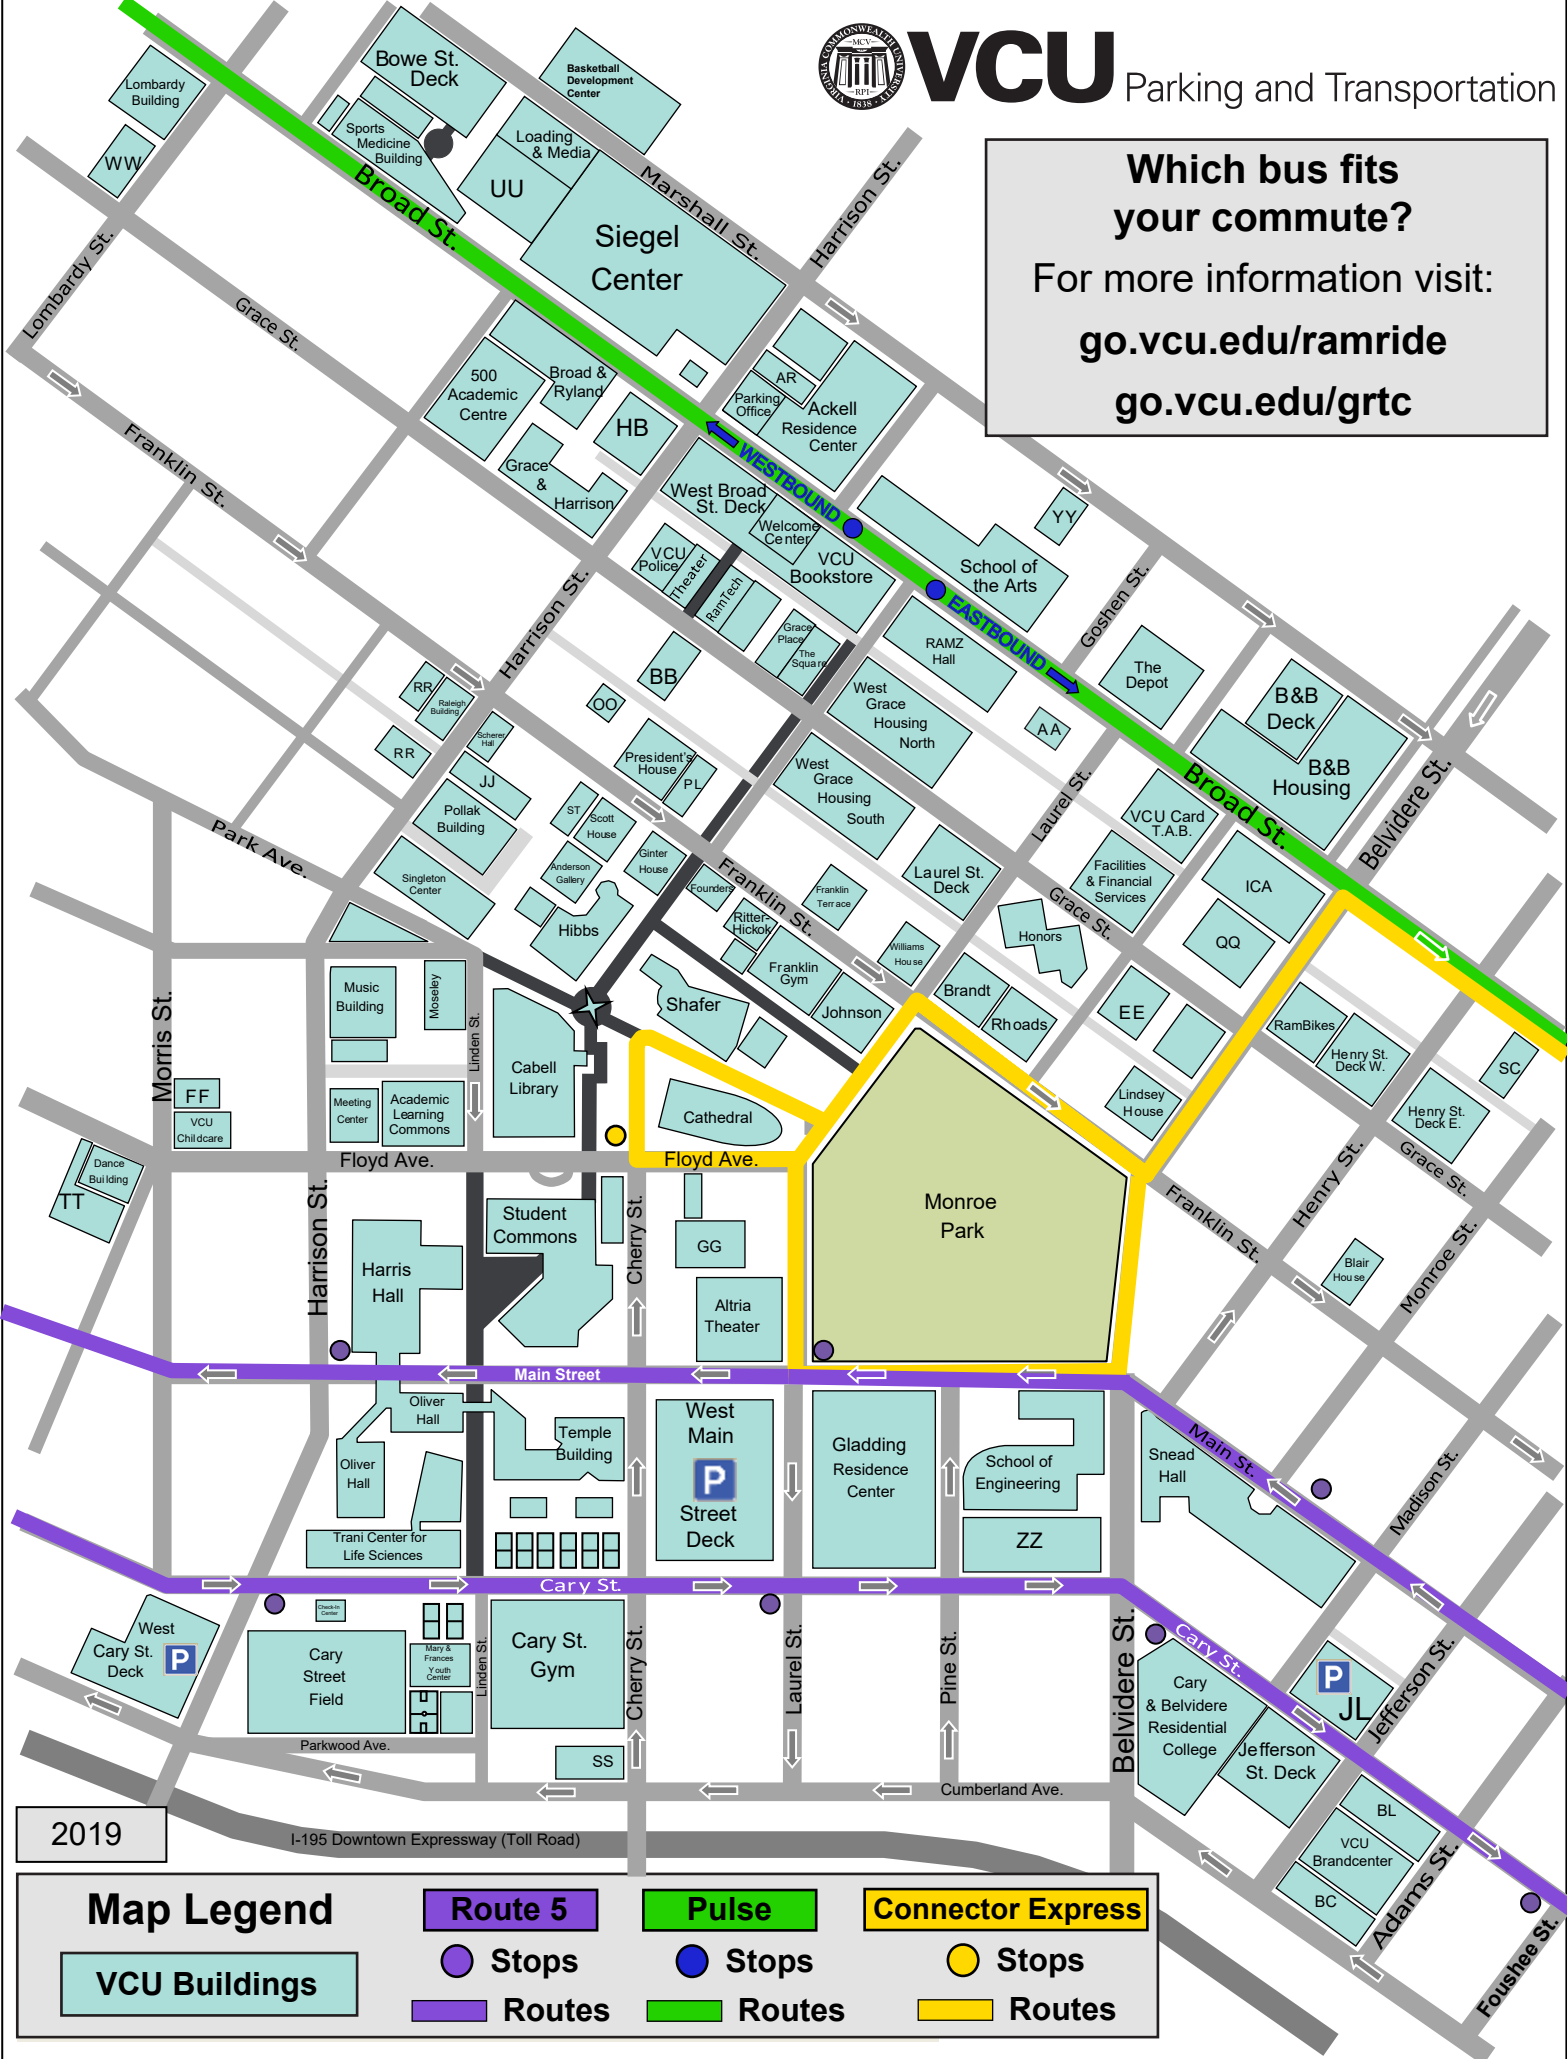

Updated 2019

Which bus fits your commute?
For more information visit:
go.vcu.edu/ramride
go.vcu.edu/grtc

2019

I-95 Downtown Expressway (Toll Road)

Map Legend	Route 5	Pulse	Connector Express
VCU Buildings	Stops	Stops	Stops
Routes	Routes	Routes	

MCV Campus Map

Connector Express:

- J Sargeant Reynolds
- Sanger Hall
- One Capitol Square
- 8th and Main

Route 5:

- Transfer Plaza Bay I
- 8th + Clay
- 8th + Marshall
- 8th + Grace
- 8th + Main
- 9th + Main
- 9th + Marshall (Mid-Block Between Marshall & Broad)
- 9th + Cary
- Cary + 8th
- Cary + 6th
- Main + 5th
- Leigh & 11th
- Leigh & 11th EB

Pulse:

- Government Center Eastbound Station
- Government Center Westbound Station
- VCU Medical Center Westbound Station
- VCU Medical Center Eastbound Station
- Main Street Station Westbound Station
- Main Street Station Eastbound Station

Monroe Park Campus Map

Connector Express:

- Cabell Library

Route 5:

- Cary & Foushee
- Cary & Belvidere
- Main & Monroe
- Main & Laurel
- Cary & Laurel
- Main & Harrison
- Cary & Harrison

Pulse:

- VCU VUU Eastbound Station
- VCU VUU Westbound Station